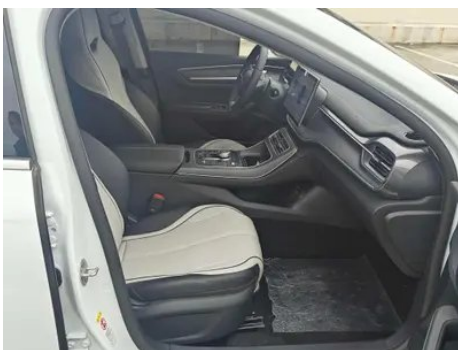

Vehicle Detail Report

BYD Destroyer 05 2024 Glory Edition DM-i
55KM Luxury type

Basic Information

Brand	BYD
Mileage	16,900 km
Color	White
First Registration	2024-09-01
Transfer Count	0

Vehicle Images

Vehicle Condition