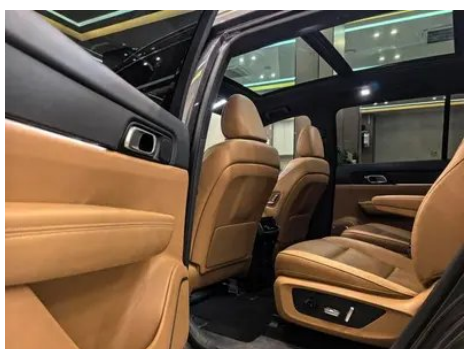

Vehicle Detail Report

Li Auto ONE 2021 extended range 6 Seat plate

Basic Information

Brand	Li Auto
Mileage	119,000 km
Color	Dark gray
First Registration	2022-01-01
Transfer Count	0

Vehicle Images

Vehicle Condition

1. Original metal body panels with factory paint.

Configuration Information

Model Information

Model Name	Li Auto ONE 2021 extended range 6 Seat plate
Launch Date	2021.05

Basic parameters

Vehicle Class	Mid-size and large SUVs
Energy Type	Extended Range Electric Vehicle (EREV)
Maximum Power (kW)	96
Maximum Torque (N·m)	-
Transmission	Electric vehicle single speed gearbox
Body Type	SUV
Engine	Range-extended, 131 horsepower
Dimensions (L×W×H) (mm)	5030*1960*1760
Official 0-100 km/h Acceleration (s)	6.5
Top Speed (km/h)	172
Curb Weight (kg)	2300
Maximum Gross Weight (kg)	2825
NEDC Electric Range (km)	188
Fast Charging Time (h)	0.5
Slow Charging Time (h)	6
Electric Motor (PS)	333
NEDC Combined Fuel Consumption (L/100km)	1.5
Fast Charging Range (%)	80