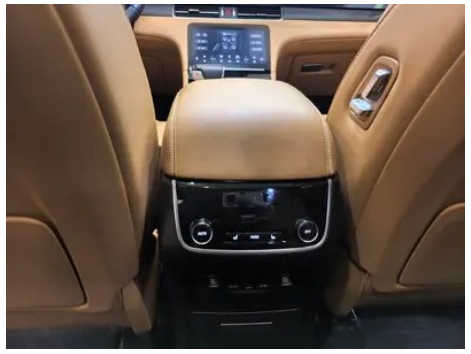

Vehicle Condition

1. Original metal body panels with factory paint.

Configuration Information

Model Information

Model Name	Li Auto ONE 2021 extended range 6 Seat plate
Launch Date	2021.05

Basic parameters

Vehicle Class	Mid-size and large SUVs
Energy Type	Extended Range Electric Vehicle (EREV)
Maximum Power (kW)	96
Maximum Torque (N·m)	-
Transmission	Electric vehicle single speed gearbox
Body Type	SUV
Engine	Range-extended, 131 horsepower
Dimensions (L×W×H) (mm)	5030*1960*1760
Official 0-100 km/h Acceleration (s)	6.5
Top Speed (km/h)	172
Curb Weight (kg)	2300
Maximum Gross Weight (kg)	2825
NEDC Electric Range (km)	188
Fast Charging Time (h)	0.5
Slow Charging Time (h)	6
Electric Motor (PS)	333
NEDC Combined Fuel Consumption (L/100km)	1.5
Fast Charging Range (%)	80