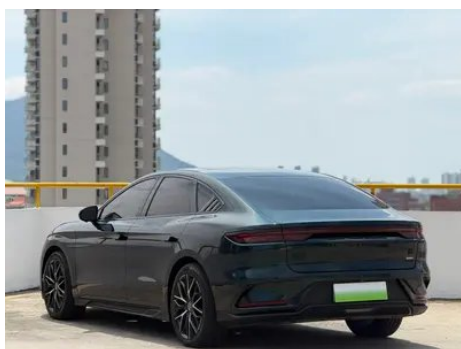

Vehicle Detail Report

BYD han 2022 610KM Four-wheel drive
Qianshancui Limited Edition

Basic Information

Brand	BYD
Mileage	73,000 km
Color	Green
First Registration	2023-05-01
Transfer Count	3

Vehicle Images

Vehicle Condition

1. Deformation. 2. Right rear quarter panel, Paint repair.

Configuration Information

Model Information

Model Information (continued)

Model Name	BYD Han 2022 EV 610KM Four-wheel drive Qianshancui Limited Edition
Launch Date	2022.04