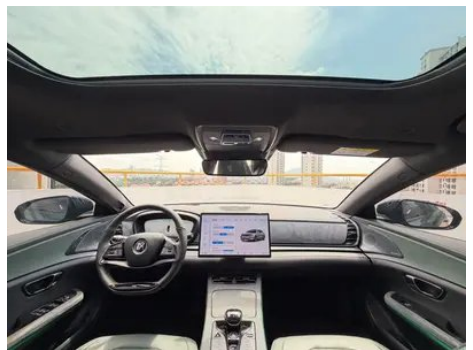

Vehicle Condition

1. Deformation. 2. Right rear quarter panel, Paint repair.

Configuration Information

Model Information

Model Information (continued)

Model Name	BYD Han 2022 EV 610KM Four-wheel drive Qianshancui Limited Edition
Launch Date	2022.04

Basic parameters

Vehicle Class	Mid-size and large cars
Energy Type	Battery Electric Vehicle (BEV)
Maximum Power (kW)	380
Maximum Torque (N·m)	700
Body Type	Sedan
Dimensions (L×W×H) (mm)	4995*1910*1495
Official 0-100 km/h Acceleration (s)	3.9
Top Speed (km/h)	185
Curb Weight (kg)	2250
Maximum Gross Weight (kg)	2625
Fast Charging Time (h)	0.5
Electric Motor (PS)	517
Fast Charging Range (%)	80
Electricity Consumption in Fuel Equivalent (L/100km)	1.69
CLTC Electric Range (km)	610

Electric Motor

Motor Type	Permanent magnet/synchronous
Total Electric Motor Power (kW)	380
Total Electric Motor Torque (N·m)	700
Front Electric Motor Max Power (kW)	180
Front Electric Motor Max Torque (N·m)	350
Number of drive motors	Dual motors
Motor Layout	Front-mounted Rear-mounted
Battery Type	Lithium iron phosphate battery