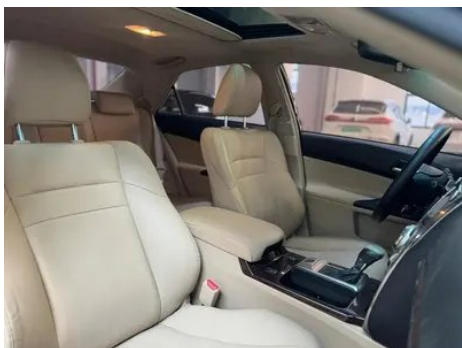

Vehicle Detail Report

Toyota Reiz 2012 2.5V Brilliancy Elite Dazzling Edition

Basic Information

Brand	Toyota
Mileage	98,000 km
Color	Black
First Registration	2012-05-01
Transfer Count	0

Vehicle Images

Vehicle Condition