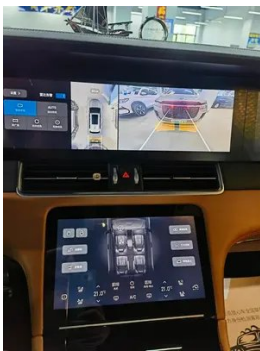

Vehicle Condition

1. Engine exterior, Replaced. 2. Trunk lid, Replaced. 3. Left rear door glass, Replaced.

Configuration Information

Model Information

Model Information (continued)

Model Name	Li Auto ONE 2020 extended range 7 Seat plate
Launch Date	2019.10

Basic parameters

Vehicle Class	Mid-size and large SUVs
Energy Type	Extended Range Electric Vehicle (EREV)
Maximum Power (kW)	96
Maximum Torque (N·m)	-
Transmission	Electric vehicle single speed gearbox
Body Type	SUV
Engine	Range-extended, 131 horsepower
Dimensions (L×W×H) (mm)	5020*1960*1760
Official 0-100 km/h Acceleration (s)	6.5
Top Speed (km/h)	172
Curb Weight (kg)	2300
Maximum Gross Weight (kg)	-
NEDC Electric Range (km)	180
Fast Charging Time (h)	0.5
Slow Charging Time (h)	6
Electric Motor (PS)	326
Fast Charging Range (%)	80
Fuel Consumption with Depleted Battery (L/100km)	8.8

engine

Engine Model	DAM12TD
Displacement (mL)	1199
Displacement (L)	1.2
Induction Type	Turbocharging
Cylinder Arrangement	L
Number of Cylinders	3
Valves per Cylinder	4