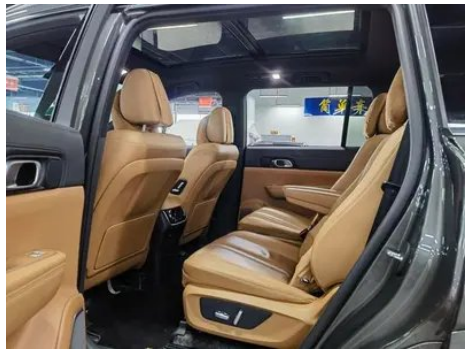

Vehicle Detail Report

Li Auto ONE 2020 extended range 7 Seat plate

Basic Information

Brand	Li Auto
Mileage	133,000 km
Color	Dark gray
First Registration	2020-11-01
Transfer Count	0

Vehicle Images

Vehicle Condition

1. Engine exterior, Replaced. 2. Trunk lid, Replaced. 3. Left rear door glass, Replaced.

Configuration Information

Model Information

Model Information (continued)

Model Name	Li Auto ONE 2020 extended range 7 Seat plate
Launch Date	2019.10