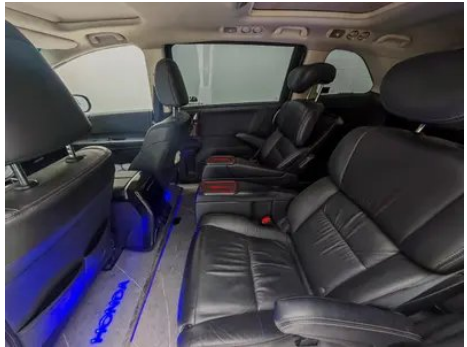

Vehicle Detail Report

Honda Elysion 2016 2.4L Luxury Edition

Basic Information

Brand	Honda
Mileage	95,000 km
Color	White
First Registration	2018-03-01
Transfer Count	0

Vehicle Images

Vehicle Condition

1. Left front fender structure, Deformation.
2. Spare wheel well, Deformation.
3. Right rear quarter panel, Paint repair, Body panel repair.