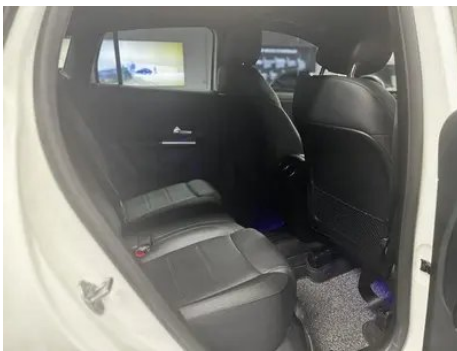

Vehicle Condition

1. Inner side of left B-pillar, Dent. 2. Inner side of right B-pillar, Non-accident-related deformation.

Configuration Information

Model Information

Model Name	Mercedes-Benz GLA 200 GLA 200
Launch Date	2020.07

Basic parameters

Vehicle Class	Compact SUV
Energy Type	Gasoline
Maximum Power (kW)	120
Maximum Torque (N·m)	250