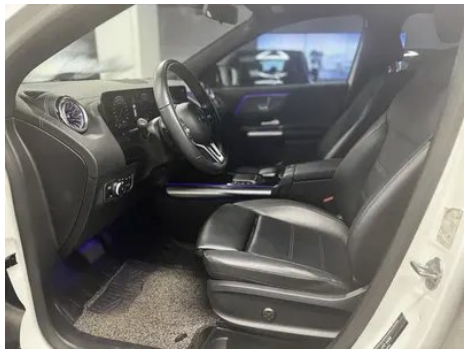

Vehicle Condition

1. Inner side of left B-pillar, Dent. 2. Inner side of right B-pillar, Non-accident-related deformation.

Configuration Information

Model Information

Model Name	Mercedes-Benz GLA 200 GLA 200
Launch Date	2020.07

Basic parameters

Vehicle Class	Compact SUV
Energy Type	Gasoline
Maximum Power (kW)	120
Maximum Torque (N·m)	250