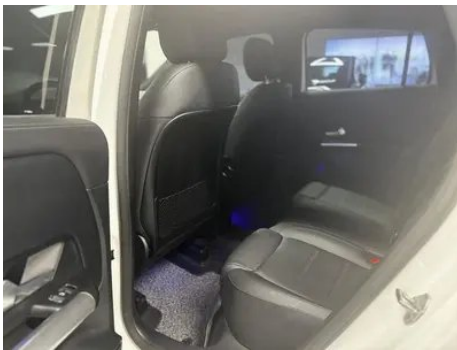

Vehicle Condition

1. Inner side of left B-pillar, Dent. 2. Inner side of right B-pillar, Non-accident-related deformation.

Configuration Information

Model Information

Model Name	Mercedes-Benz GLA 200 GLA 200
Launch Date	2020.07

Basic parameters

Vehicle Class	Compact SUV
Energy Type	Gasoline
Maximum Power (kW)	120
Maximum Torque (N·m)	250