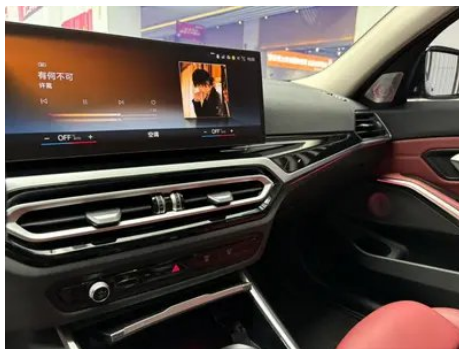

Vehicle Detail Report

BMW 3 Series 2023 325Li M Sports Night Suit

Basic Information

Brand	BMW
Mileage	35,000 km
Color	Black
First Registration	2023-08-01
Transfer Count	0

Vehicle Images