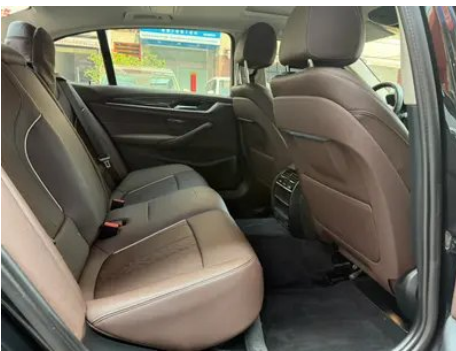

Vehicle Detail Report

BMW 5 Series 2022 525Li Luxury Set

Basic Information

Brand	BMW
Mileage	110,000 km
Color	Black
First Registration	2022-09-01
Transfer Count	0

Vehicle Images

Vehicle Condition

1. Left front frame rail, Deformation. 2. Left rear quarter panel, Paint repair, Body panel repair. 3. Right rear quarter panel, Paint repair.