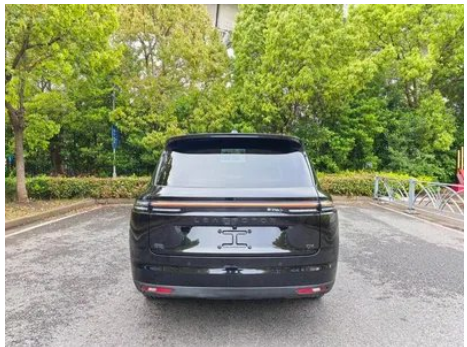

Vehicle Detail Report

Li Auto L7 2023 Air version

Basic Information

Brand	Li Auto
Mileage	79,000 km
Color	Black
First Registration	2023-11-01
Transfer Count	1

Vehicle Images

Vehicle Condition

1. Driver's seat rails and frame, Signs of removal. 2. Front passenger seat rails and frame, Signs of removal.