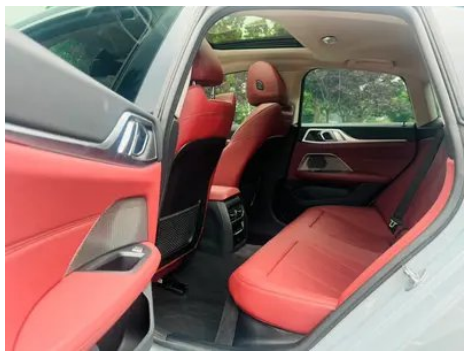

Vehicle Detail Report

BMW 4 Series 2022 425i Gran Coupe M Sports suit

Basic Information

Brand	BMW
Mileage	34,000 km
Color	Silver-gray
First Registration	2023-03-01
Transfer Count	0

Vehicle Images

Vehicle Condition