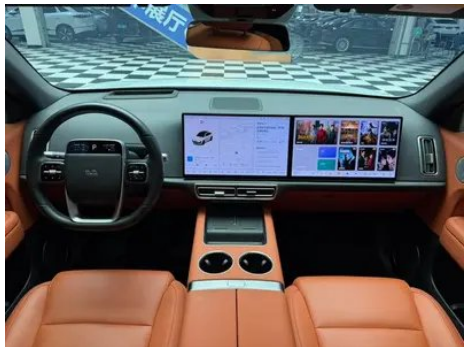

Vehicle Detail Report

Li Auto L6 2024 Pro version

Basic Information

Brand	Li Auto
Mileage	37,000 km
Color	White
First Registration	2025-02-01
Transfer Count	0

Vehicle Images

Vehicle Condition

1. Original metal body panels with factory paint.