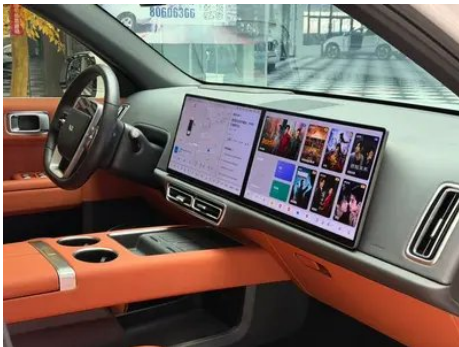

Vehicle Detail Report

Li Auto L6 2024 Pro version

Basic Information

Brand	Li Auto
Mileage	37,000 km
Color	White
First Registration	2025-02-01
Transfer Count	0

Vehicle Images