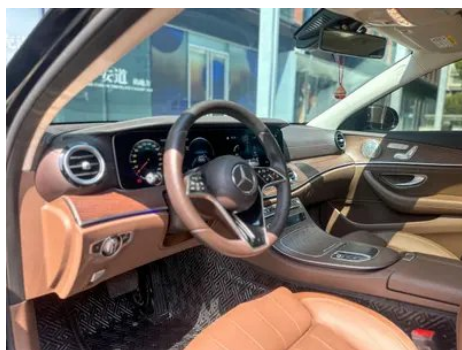

Vehicle Detail Report

Mercedes-Benz E-Class 2022 E 300 L Luxury
type Passenger car

Basic Information

Brand	Mercedes-Benz
Mileage	46,400 km
Color	Black
First Registration	2022-01-01
Transfer Count	0

Vehicle Images

Vehicle Condition

1. Driver's seat rails and frame, Signs of removal. 2. Front passenger seat rails and frame, Signs of removal.

Configuration Information

Model Information

Model Name	Mercedes-Benz E-Class 2022 E 300 L Luxury type
Launch Date	2021.10