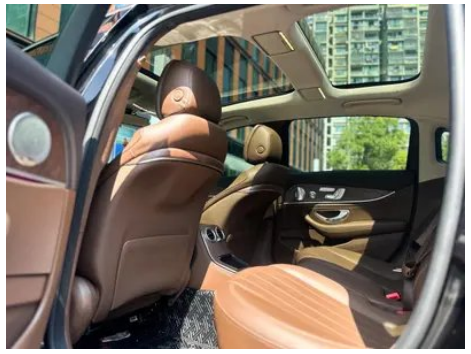

Vehicle Condition

1. Driver's seat rails and frame, Signs of removal. 2. Front passenger seat rails and frame, Signs of removal.

Configuration Information

Model Information

Model Name	Mercedes-Benz E-Class 2022 E 300 L Luxury type
Launch Date	2021.10