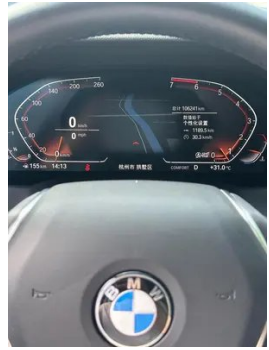

Vehicle Detail Report

BMW 3 Series 2020 320i Sports suit

Basic Information

Brand	BMW
Mileage	105,000 km
Color	White
First Registration	2020-03-01
Transfer Count	1

Vehicle Images

Vehicle Condition

1. Driver's seat rails and frame, Signs of removal. 2. Front passenger seat rails and frame, Signs of removal.