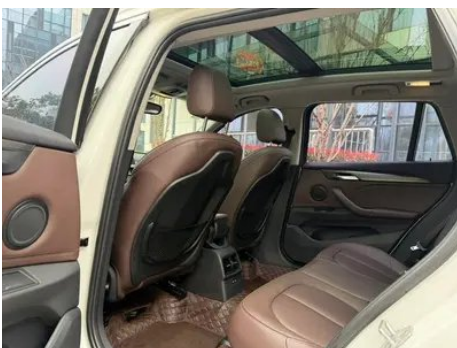

Vehicle Detail Report

BMW X1 2019 sDrive18Li Premium Class

Basic Information

Brand	BMW
Mileage	126,000 km
Color	White
First Registration	2019-02-01
Transfer Count	0

Vehicle Images

Vehicle Condition

1. Inner side of left B-pillar, Scratch, Dent, Non-accident-related deformation.
2. Driver's seat rails and frame, Signs of removal.
3. Front passenger seat rails and frame, Signs of removal.