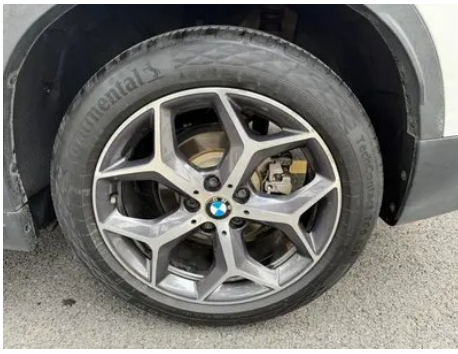

Vehicle Detail Report

BMW X1 2019 sDrive18Li Premium Class

Basic Information

Brand	BMW
Mileage	126,000 km
Color	White
First Registration	2019-02-01
Transfer Count	0

Vehicle Images

Vehicle Condition

1. Inner side of left B-pillar, Scratch, Dent, Non-accident-related deformation.
2. Driver's seat rails and frame, Signs of removal.
3. Front passenger seat rails and frame, Signs of removal.