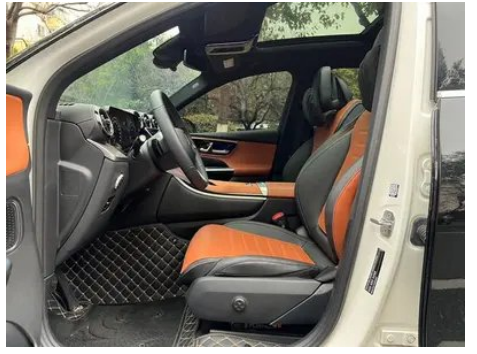

Vehicle Detail Report

Mercedes-Benz GLC 2023 GLC 260 L 4MATIC
Dynamic 5 seat

Basic Information

Brand	Mercedes-Benz
Mileage	15,000 km
Color	Black
First Registration	2025-06-01
Transfer Count	0

Vehicle Images

Vehicle Condition

1. Original metal body panels with factory paint.

Configuration Information

Model Information

Model Name	Mercedes-Benz GLC 2023 GLC 260 L 4MATIC Dynamic 5 seat
Launch Date	2023.04

Basic parameters