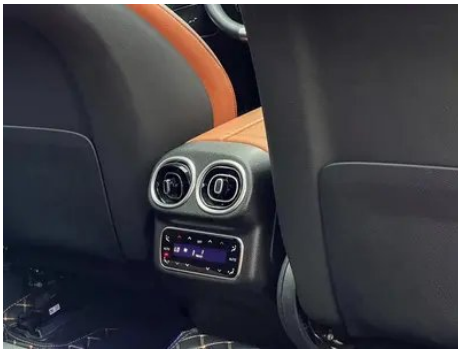

Vehicle Condition

1. Original metal body panels with factory paint.

Configuration Information

Model Information

Model Name	Mercedes-Benz GLC 2023 GLC 260 L 4MATIC Dynamic 5 seat
Launch Date	2023.04

Basic parameters