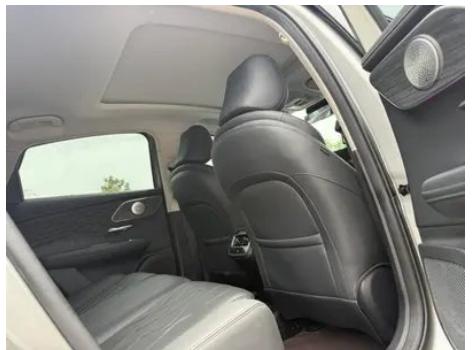

Vehicle Condition

1. Left rear quarter panel, Body panel repair.

Configuration Information

Model Information

Model Name	Chery Arrizo 8 PRO 2025 Pro 1.6T Luxury type