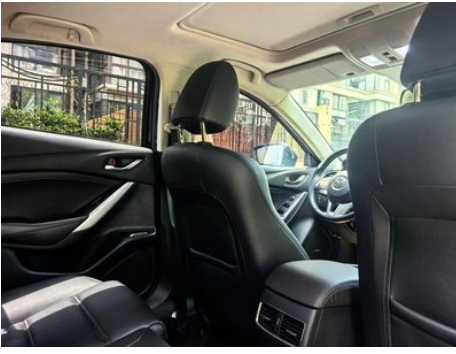

Vehicle Detail Report

AZE 2017 2.5L Blue Sky Respect Edition

Basic Information

Brand	Mazda
Mileage	35,000 km
Color	Purple
First Registration	2017-08-01
Transfer Count	0

Vehicle Images

Vehicle Condition

1. Right upper side rail, Paint repair. 2. Left rocker panel, Paint repair. 3. Right rocker panel, Paint repair. 4. Right rear fender, Paint repair, Bodywork repair.