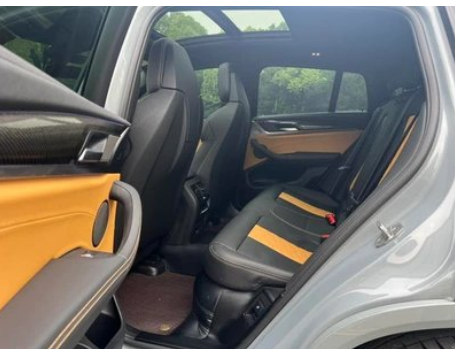

Vehicle Detail Report

BMW X4 M 2022 X4 M Thunder Edition

Basic Information

Brand	BMW
Mileage	50,000 km
Color	Other
First Registration	2023-03-01
Transfer Count	1

Vehicle Images

Vehicle Condition

1. Driver's seat rails and frame, Signs of removal. 2. Front passenger seat rails and frame, Signs of removal.