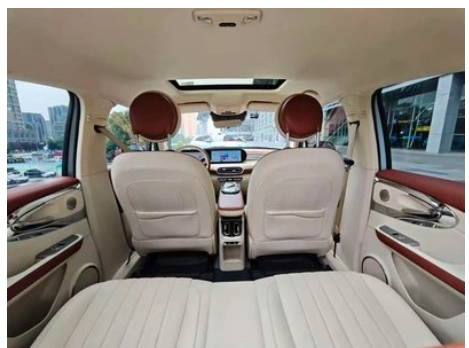

Vehicle Detail Report

ORA Ballet Cat 2022 401km Alice Edition

Basic Information

Brand	Ora
Mileage	110,000 km
Color	Blue
First Registration	2023-04-01
Transfer Count	0

Vehicle Images

Vehicle Condition

1. Deformation.