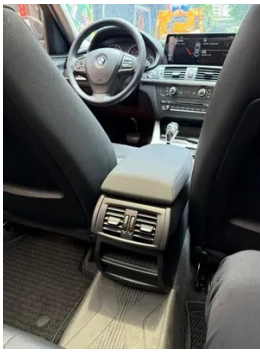

Vehicle Detail Report

BMW X3 2016 sDrive20i

Basic Information

Brand	BMW
Mileage	142,000 km
Color	White
First Registration	2017-03-01
Transfer Count	0

Vehicle Images

Vehicle Condition

1. Right upper side rail, Paint repair. 2. Driver's seat rails and frame, Signs of removal. 3. Front passenger seat rails and frame, Signs of removal. 4. Right rear quarter panel, Paint repair.