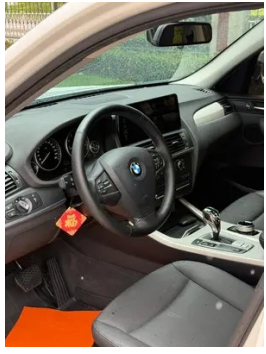

Vehicle Detail Report

BMW X3 2016 sDrive20i

Basic Information

Brand	BMW
Mileage	142,000 km
Color	White
First Registration	2017-03-01
Transfer Count	0

Vehicle Images

Vehicle Condition

1. Right upper side rail, Paint repair. 2. Driver's seat rails and frame, Signs of removal. 3. Front passenger seat rails and frame, Signs of removal. 4. Right rear quarter panel, Paint repair.