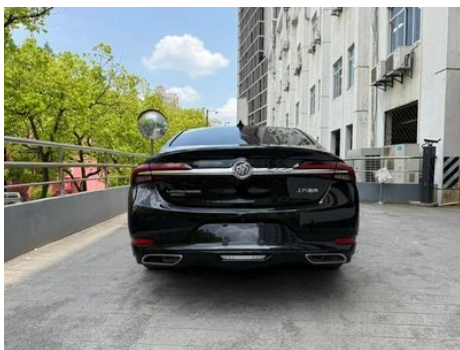

Vehicle Detail Report

LaCrosse 2020 652T Luxury type

Basic Information

Brand	Buick
Mileage	114,000 km
Color	Black
First Registration	2020-06-01
Transfer Count	1

Vehicle Images

Vehicle Condition

1. Left upper side rail, Paint repair. 2. Right rocker panel, Paint repair, Outer bodywork repair. 3. Rear body panel, Deformation. 4. Driver seat rails and frame, Signs of disassembly. 5. Passenger seat rails and frame, Signs of disassembly. 6. Left rear fender, Paint repair, Bodywork repair. 7. Right rear fender, Paint repair, Bodywork repair, Welding marks.