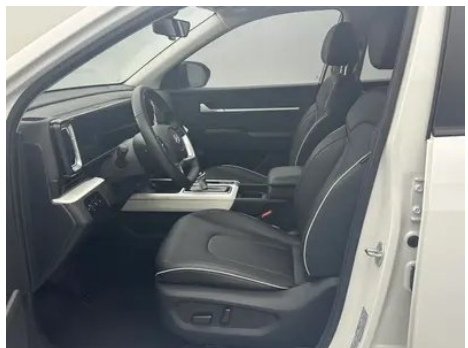

Vehicle Detail Report

Hyundai ix35 2023 Mu Sa 2.0L Luxury Edition DLX

Basic Information

Brand	Hyundai
Mileage	10,000 km
Color	White
First Registration	2025-01-01
Transfer Count	0

Vehicle Images