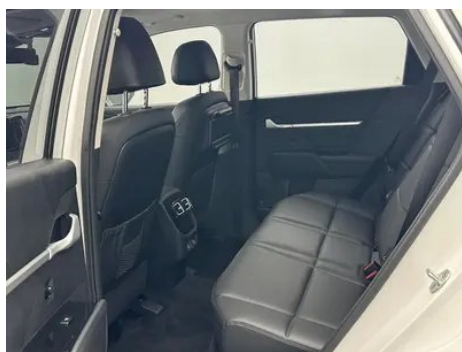

Vehicle Condition

1. Left rocker panel exterior trim, Scratch.

Configuration Information

Model Information

Model Name	Hyundai ix35 2023 Mu Sa 2.0L Luxury Edition DLX
Launch Date	2023.06

Basic parameters

Vehicle Class	Compact SUV
Energy Type	Gasoline
Maximum Power (kW)	118
Maximum Torque (N·m)	193
Transmission	6-gear Auto
Body Type	SUV
Engine	2.0L 160 horsepower L4
Dimensions (L×W×H) (mm)	4475*1850*1685