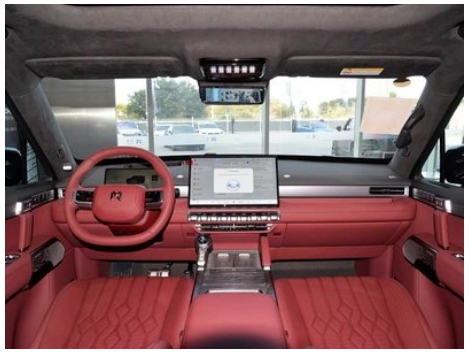

Vehicle Detail Report

M-Hero M817 2025 Max

Basic Information

Color	All in-stock colors are available
Vehicle Location	In stock at Shanghai Port, Nansha Port, Horgos and other ports.
Attribute	Brand New

Vehicle Images