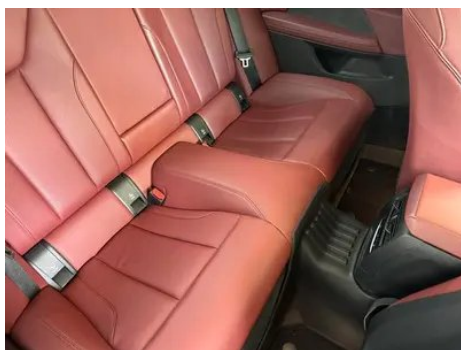

Vehicle Detail Report

BMW 4 Series 2022 Restyling 430i M Sports Night Suit

Basic Information

Brand	BMW
Mileage	45,800 km
Color	Silver-gray
First Registration	2022-11-01
Transfer Count	0

Vehicle Images