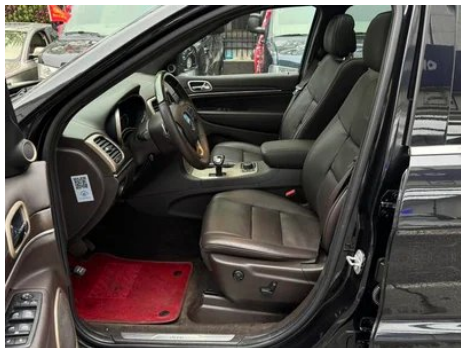

Vehicle Detail Report

Grand Cherokee (Imported) 2014 3.0L Flagship Zunye Edition

Basic Information

Brand	Jeep
Mileage	150,000 km
Color	Black
First Registration	2015-10-01
Transfer Count	0

Vehicle Images

Vehicle Condition