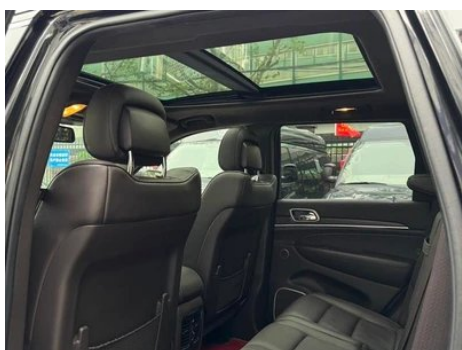

Vehicle Detail Report

Grand Cherokee (Imported) 2014 3.0L Flagship Zunye Edition

Basic Information

Brand	Jeep
Mileage	150,000 km
Color	Black
First Registration	2015-10-01
Transfer Count	0

Vehicle Images

Vehicle Condition