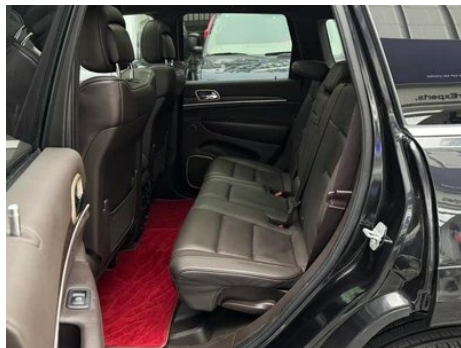

Vehicle Detail Report

Grand Cherokee (Imported) 2014 3.0L Flagship Zunye Edition

Basic Information

Brand	Jeep
Mileage	150,000 km
Color	Black
First Registration	2015-10-01
Transfer Count	0

Vehicle Images

Vehicle Condition