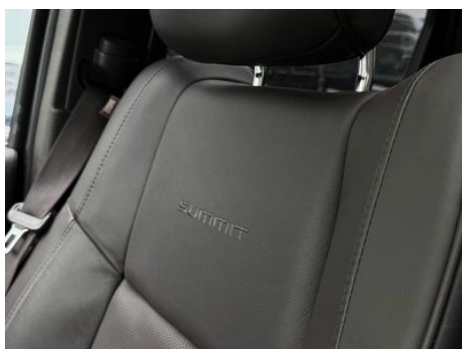

Vehicle Detail Report

Grand Cherokee (Imported) 2014 3.0L Flagship Zunye Edition

Basic Information

Brand	Jeep
Mileage	150,000 km
Color	Black
First Registration	2015-10-01
Transfer Count	0

Vehicle Images

Vehicle Condition