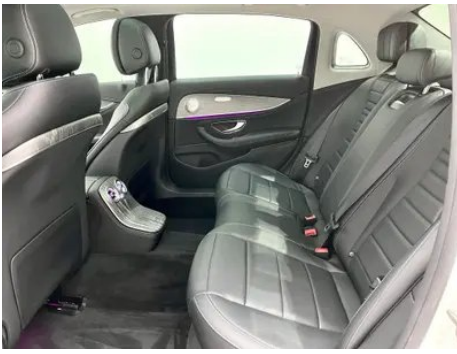

Vehicle Detail Report

Mercedes-Benz E-Class 2021 Restyling E 260 L sports car

Basic Information

Brand	Mercedes-Benz
Mileage	81,900 km
Color	Black
First Registration	2022-02-01
Transfer Count	2

Vehicle Images