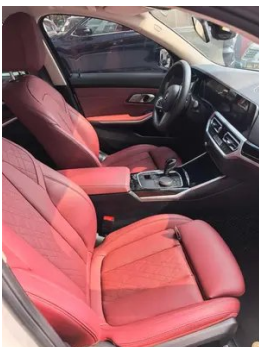

Vehicle Detail Report

BMW 3 Series 2022 320Li M Sports suit

Basic Information

Brand	BMW
Mileage	49,000 km
Color	White
First Registration	2022-05-01
Transfer Count	0

Vehicle Images

Vehicle Condition

1. Driver's seat rails and frame, Signs of removal. 2. Front passenger seat rails and frame, Signs of removal.