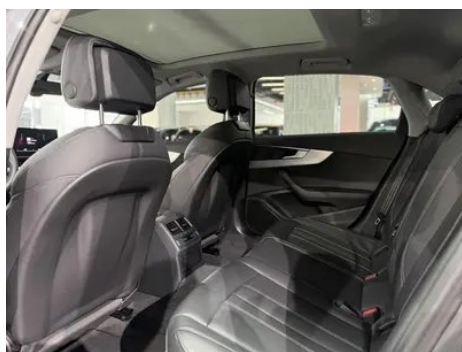

Vehicle Condition

1. Original metal body panels with factory paint.

Configuration Information

Model Information

Model Name	A4L 2023 40 TFSI Sporty Style Model
Launch Date	2023.03

Basic parameters

Vehicle Class	Mid-size car
Energy Type	Gasoline
Maximum Power (kW)	140
Maximum Torque (N·m)	320