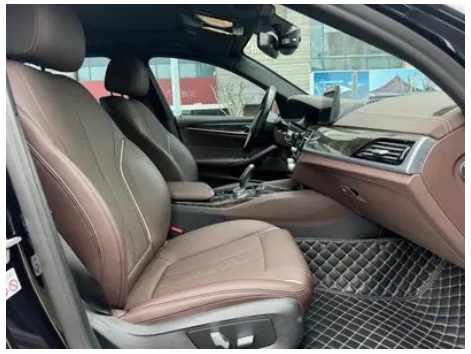

Vehicle Condition

1. Left rocker panel, Scratch damage. 2. Left rear quarter panel, Deformation. 3. Right rear quarter panel, Deformation.

Configuration Information

Model Information

Model Name	BMW 5 Series 2022 Restyling 525Li M Sports suit
Launch Date	2021.10

Basic parameters

Vehicle Class	Mid-size and large cars
Energy Type	Gasoline
Maximum Power (kW)	135
Maximum Torque (N·m)	290
Transmission	8-gear manual integration
Body Type	Sedan
Engine	2.0L 184 hp L4
Dimensions (L×W×H) (mm)	5106*1868*1500
Official 0-100 km/h Acceleration (s)	8.6
Top Speed (km/h)	230
Curb Weight (kg)	1705
Maximum Gross Weight (kg)	2225
NEDC Combined Fuel Consumption (L/100km)	6.5