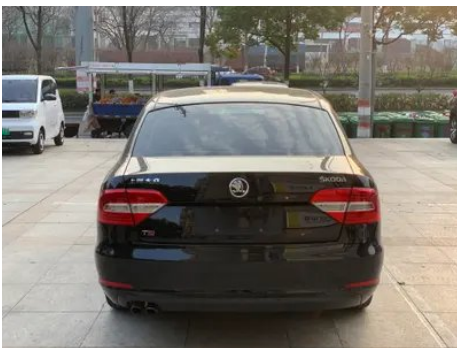

Vehicle Detail Report

Skoda Superb 2013 1.8TSI Automatic Mingshi Edition

Basic Information

Brand	Skoda
Mileage	100,400 km
Color	Black
First Registration	2015-09-01
Transfer Count	0

Vehicle Images

Vehicle Condition