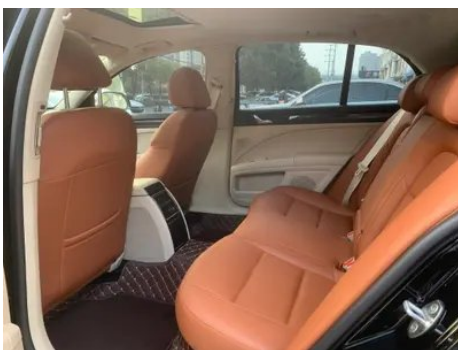

Vehicle Detail Report

Skoda Superb 2013 1.8TSI Automatic Mingshi Edition

Basic Information

Brand	Skoda
Mileage	100,400 km
Color	Black
First Registration	2015-09-01
Transfer Count	0

Vehicle Images

Vehicle Condition