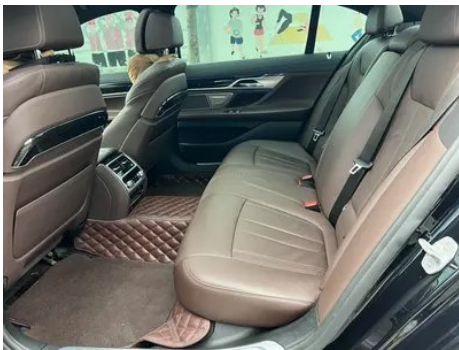

Vehicle Detail Report

BMW 7 Series 2018 730Li Leading Type M Sports suit

Basic Information

Brand	BMW
Mileage	97,000 km
Color	Black
First Registration	2019-01-01
Transfer Count	0

Vehicle Images

Vehicle Condition