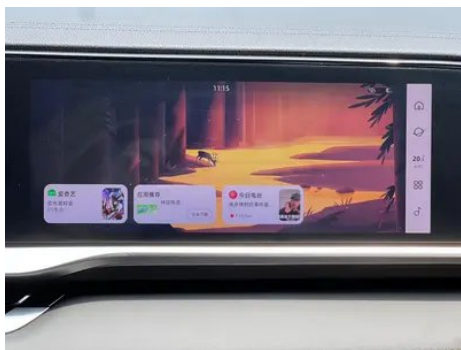

Vehicle Condition

1. Driver's seat rails and frame, Signs of removal. 2. Front passenger seat rails and frame, Signs of removal.

Configuration Information

Model Information

Model Name	Geely Monjaro 2024 2.0TD DCT EVO Two-wheel drive Changfeng version
Launch Date	2024.03