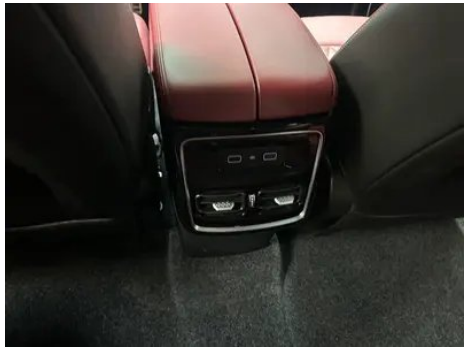

Vehicle Detail Report

Jetour X70 PLUS 2023 1.5T DCT Brave person PLUS 5 seat

Basic Information

Brand	Jetour
Mileage	18,000 km
Color	White
First Registration	2024-01-01
Transfer Count	0

Vehicle Images