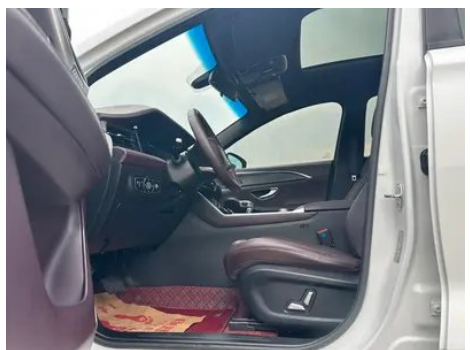

Vehicle Detail Report

Jetour X90 2023 Zilong 2.0T DCT Changsheng Edition 7 seat

Basic Information

Brand	Jetour
Mileage	12,000 km
Color	White
First Registration	2023-04-01
Transfer Count	1

Vehicle Images