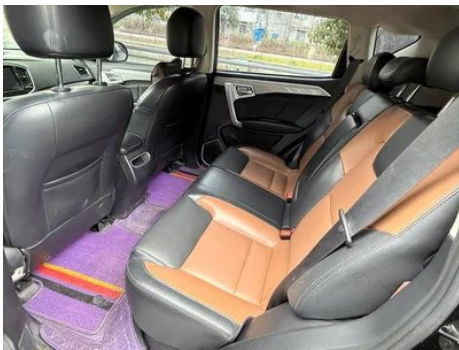

Vehicle Detail Report

Geely Automobile Vision X6 2016 1.3T CVT Flagship

Basic Information

Brand	Geely
Mileage	110,000 km
Color	Black
First Registration	2017-05-01
Transfer Count	0

Vehicle Images