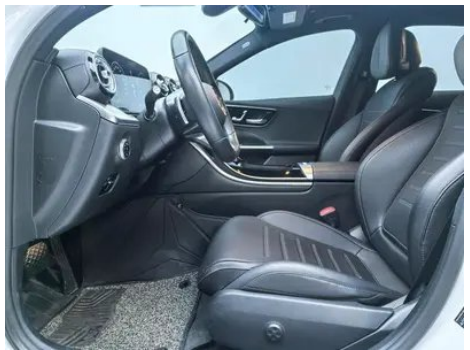

Vehicle Condition

1. Left upper side rail, Paint repair. 2. Left rear quarter panel, Paint repair, Body panel repair.

Configuration Information

Model Information

Model Information (continued)

Model Name	Mercedes-Benz C-Class 2022 Restyling C 260 L Sports version
Launch Date	2022.02