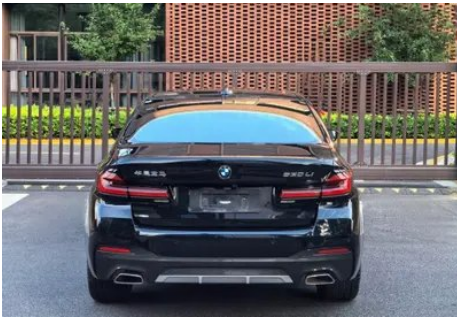

Vehicle Detail Report

BMW 5 Series 2023 530Li Leading Type M Sports suit

Basic Information

Brand	BMW
Mileage	64,000 km
Color	Black
First Registration	2023-06-01
Transfer Count	0

Vehicle Images

Vehicle Condition

1. Driver's seat rails and frame, Signs of removal. 2. Front passenger seat rails and frame, Signs of removal.

Configuration Information

Model Information

Model Name	BMW 5 Series 2023 530Li Leading Type M Sports suit
Launch Date	2023.01