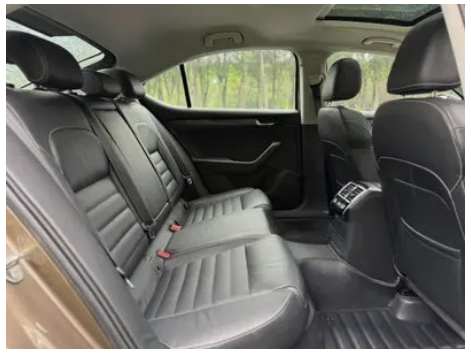

Vehicle Detail Report

Skoda Superb 2016 TSI280 DSG Zhixing Edition

Basic Information

Brand	Skoda
Mileage	91,300 km
Color	Coffee color
First Registration	2016-08-01
Transfer Count	1

Vehicle Images

Vehicle Condition