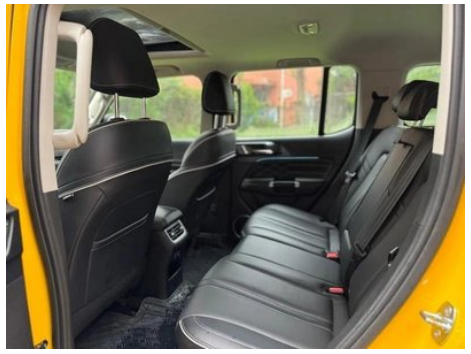

Vehicle Detail Report

Tank 300 2022 Border Limited Edition

Basic Information

Brand	Tank
Mileage	61,000 km
Color	Yellow
First Registration	2023-05-01
Transfer Count	0

Vehicle Images

Vehicle Condition

1. Original metal body panels with factory paint.