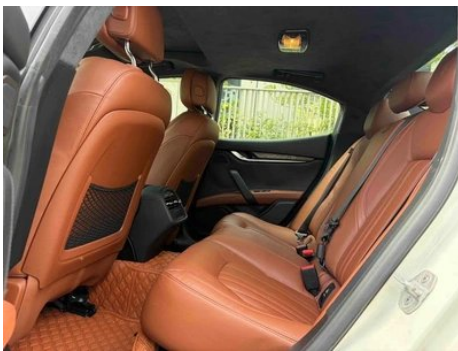

Vehicle Detail Report

Ghibli 2014 3.0T Standard Edition

Basic Information

Brand	Maserati
Mileage	35,000 km
Color	White
First Registration	2016-06-01
Transfer Count	0

Vehicle Images

Vehicle Condition

1. Trunk lid, Paint repair. 2. Left front fender, Replaced. 3. Left rear fender, Bodywork repair. 4. Right rear fender, Bodywork repair. 5. Left headlight, Replaced.