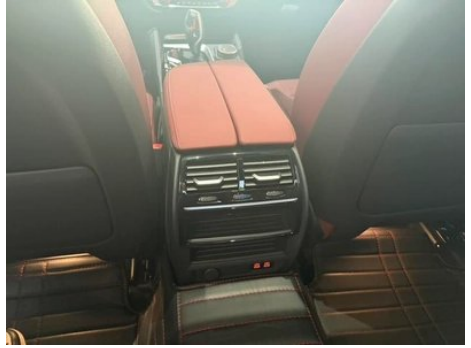

Vehicle Detail Report

BMW 5 Series 2023 530Li Leading Type M Sports suit

Basic Information

Brand	BMW
Mileage	14,000 km
Color	Black
First Registration	2023-05-01
Transfer Count	0

Vehicle Images

Vehicle Condition