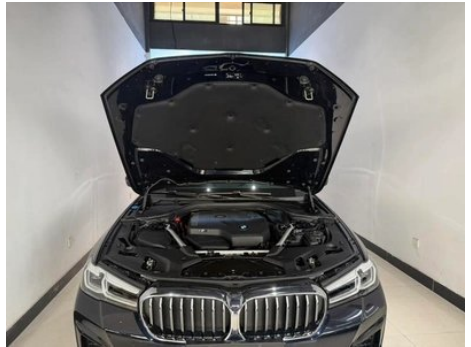

Vehicle Detail Report

BMW 5 Series 2023 530Li Leading Type M Sports suit

Basic Information

Brand	BMW
Mileage	14,000 km
Color	Black
First Registration	2023-05-01
Transfer Count	0

Vehicle Images

Vehicle Condition