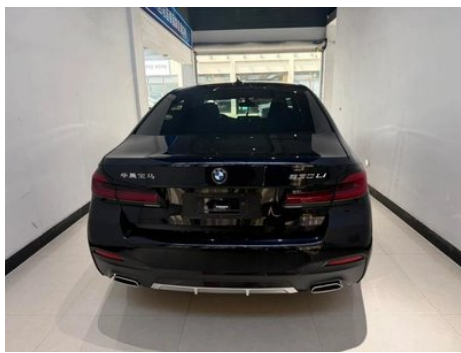

Vehicle Detail Report

BMW 5 Series 2023 530Li Leading Type M Sports suit

Basic Information

Brand	BMW
Mileage	14,000 km
Color	Black
First Registration	2023-05-01
Transfer Count	0

Vehicle Images

Vehicle Condition

1. Original metal body panels with factory paint.

Configuration Information

Model Information

Model Name	BMW 5 Series 2023 530Li Leading Type M Sports suit
Launch Date	2023.01

Basic parameters

Vehicle Class	Mid-size and large cars
Energy Type	Gasoline
Maximum Power (kW)	180
Maximum Torque (N·m)	350