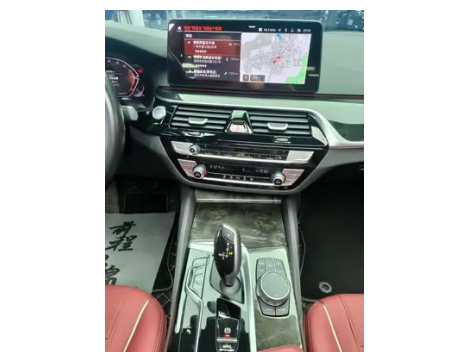

Vehicle Detail Report

BMW 5 Series 2022 Second change 525Li M Sports suit

Basic Information

Brand	BMW
Mileage	21,000 km
Color	Black
First Registration	2024-02-01
Transfer Count	0

Vehicle Images