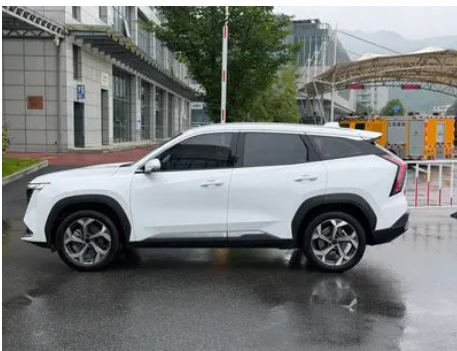

Vehicle Detail Report

Geely Boyue L 2023 1.5TD DCT Premium Trim

Basic Information

Brand	Geely
Mileage	39,000 km
Color	White
First Registration	2023-02-01
Transfer Count	0

Vehicle Images

Vehicle Condition

1. Inner side of right B-pillar, Deformation.