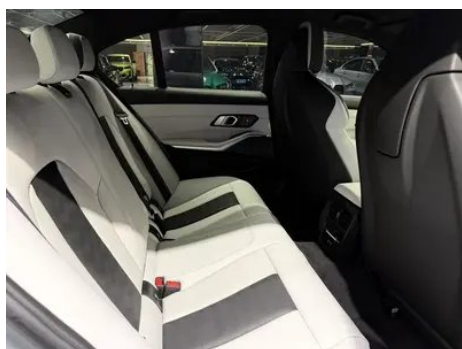

Vehicle Condition

1. Original metal body panels with factory paint.

Configuration Information

Model Information

Model Name	BMW M3 2024 M3 four-door sedan M xDrive Thunder Edition
Launch Date	2024.08

Basic parameters

Vehicle Class	Mid-size car
Energy Type	Gasoline
Maximum Power (kW)	390
Maximum Torque (N·m)	650