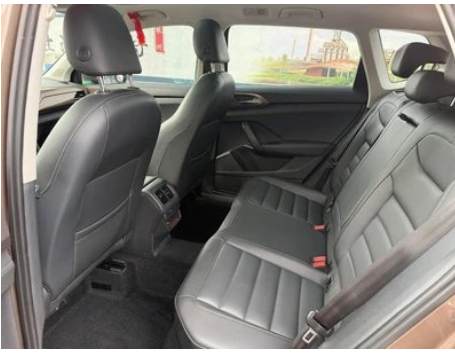

Vehicle Condition

1. Inner side of right C-pillar, Non-accident-related deformation. 2. Right rear fender, Paint repair.

Configuration Information

Model Information

Model Name	Tharu 2019 280TSI Two-Drive Deluxe Edition country V
Launch Date	2018.10

Basic parameters

Vehicle Class	Compact SUV
Energy Type	Gasoline
Maximum Power (kW)	110