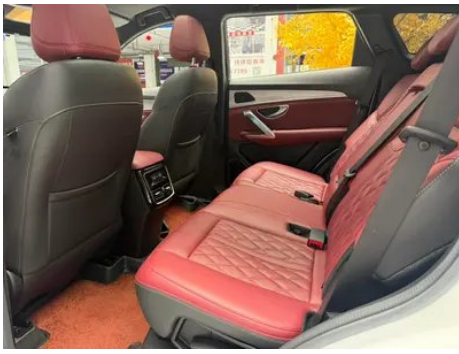

Vehicle Detail Report

Jetour X70 PLUS 2023 1.5T DCT Brave person PLUS 5 seat

Basic Information

Brand	Jetour
Mileage	25,000 km
Color	White
First Registration	2023-05-01
Transfer Count	1

Vehicle Images

Vehicle Condition