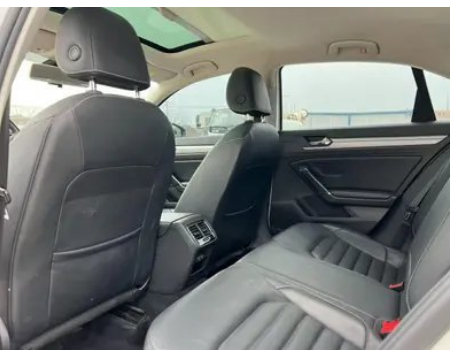

Vehicle Detail Report

Volkswagen Lamando 2019 280TSI DSG
Comfort Edition China V

Basic Information

Brand	Volkswagen
Mileage	88,000 km
Color	White
First Registration	2018-10-01
Transfer Count	0

Vehicle Images