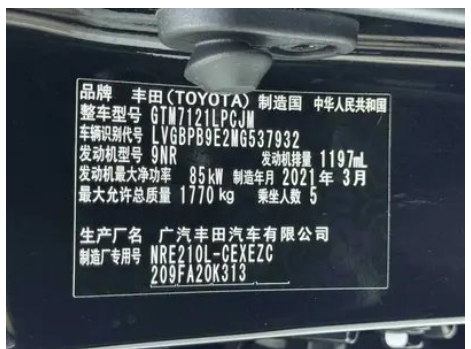

Vehicle Detail Report

Toyota Levin 2021 185T CVT Luxury Edition

Basic Information

Brand	Toyota
Mileage	38,000 km
Color	Black
First Registration	2021-07-01
Transfer Count	0

Vehicle Images

Vehicle Condition

1. Right rocker panel, Scratch damage. 2. Right rear quarter panel, Paint repair, Body panel repair.

Configuration Information

Model Information

Model Information (continued)

Model Name	Toyota Levin 2021 185T CVT Luxury Edition
Launch Date	2020.06

Basic parameters

Vehicle Class	compact car
Energy Type	Gasoline
Maximum Power (kW)	85
Maximum Torque (N·m)	185
Transmission	CVT continuously variable (simulating 10 gears)
Body Type	Sedan
Engine	1.2T 116 horsepower L4
Dimensions (L×W×H) (mm)	4640*1780*1455
Official 0-100 km/h Acceleration (s)	-
Top Speed (km/h)	-
Curb Weight (kg)	1360
Maximum Gross Weight (kg)	-
NEDC Combined Fuel Consumption (L/100km)	5.6
Measured 0-100 km/h Acceleration (s)	10.66
Measured 100-0 km/h Braking Distance (m)	38.52
Real-world Fuel Consumption (L/100km)	7.1