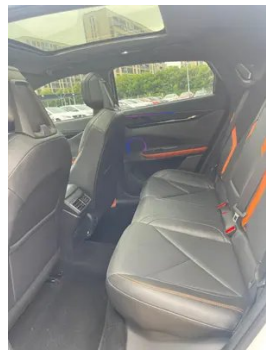

Vehicle Detail Report

Changan UNI-V 2022 1.5T Sports version

Basic Information

Brand	Changan
Mileage	28,000 km
Color	White
First Registration	2022-05-01
Transfer Count	0

Vehicle Images

Vehicle Condition

1. Left rocker panel, Inner-side deformation. 2. Inner side of left A-pillar, Deformation. 3. Inner side of left B-pillar, Deformation. 4. Left rear quarter panel, Paint repair, Body panel repair. 5. Right rear quarter panel, Paint repair, Body panel repair.